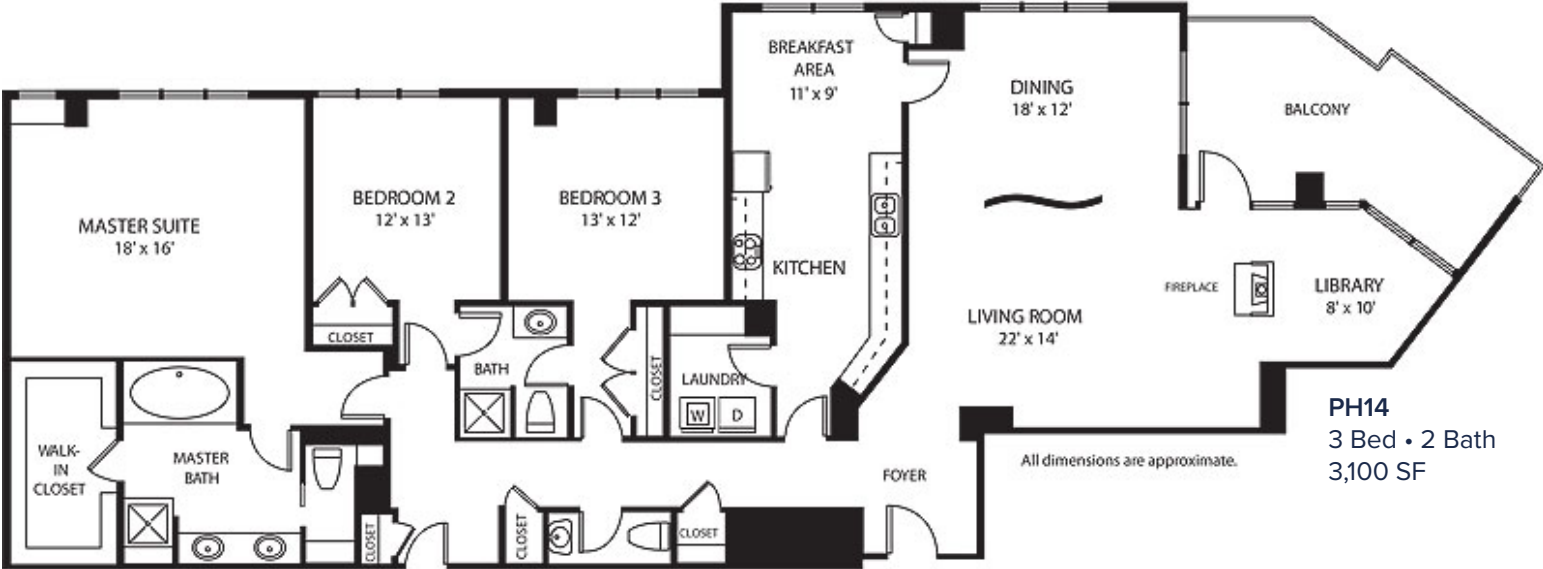

SELECT RESIDENCES