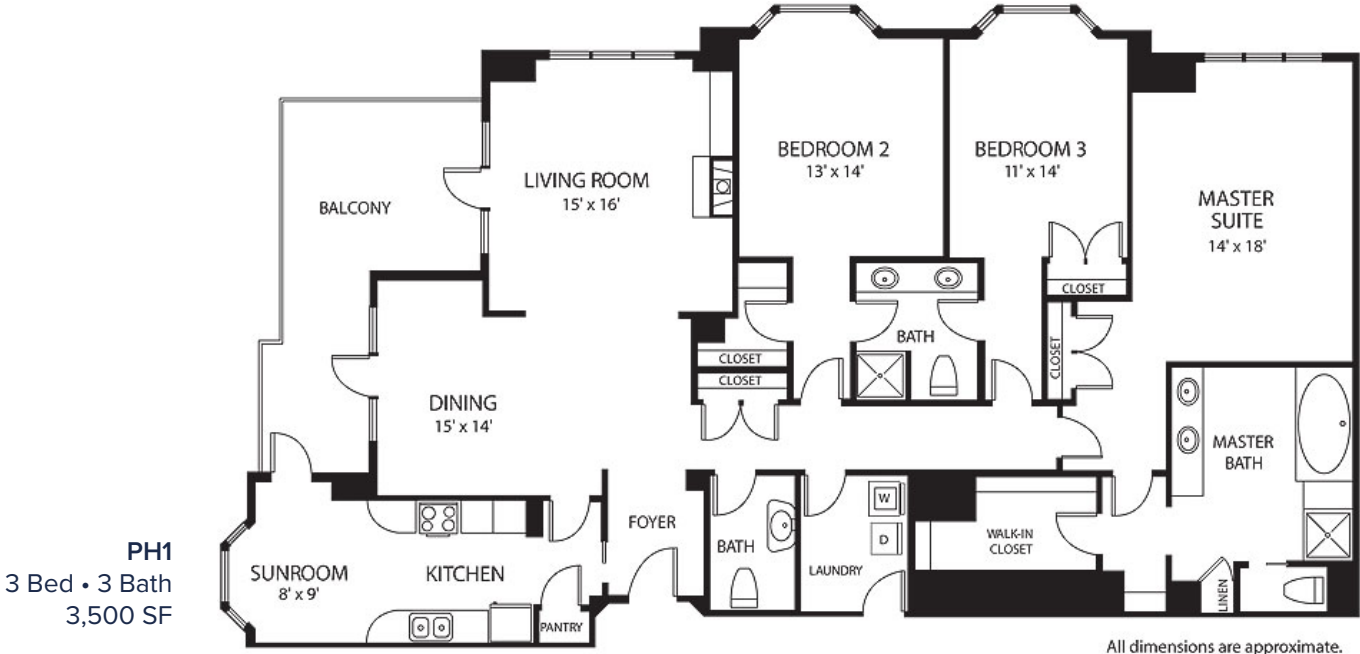

SELECT RESIDENCES