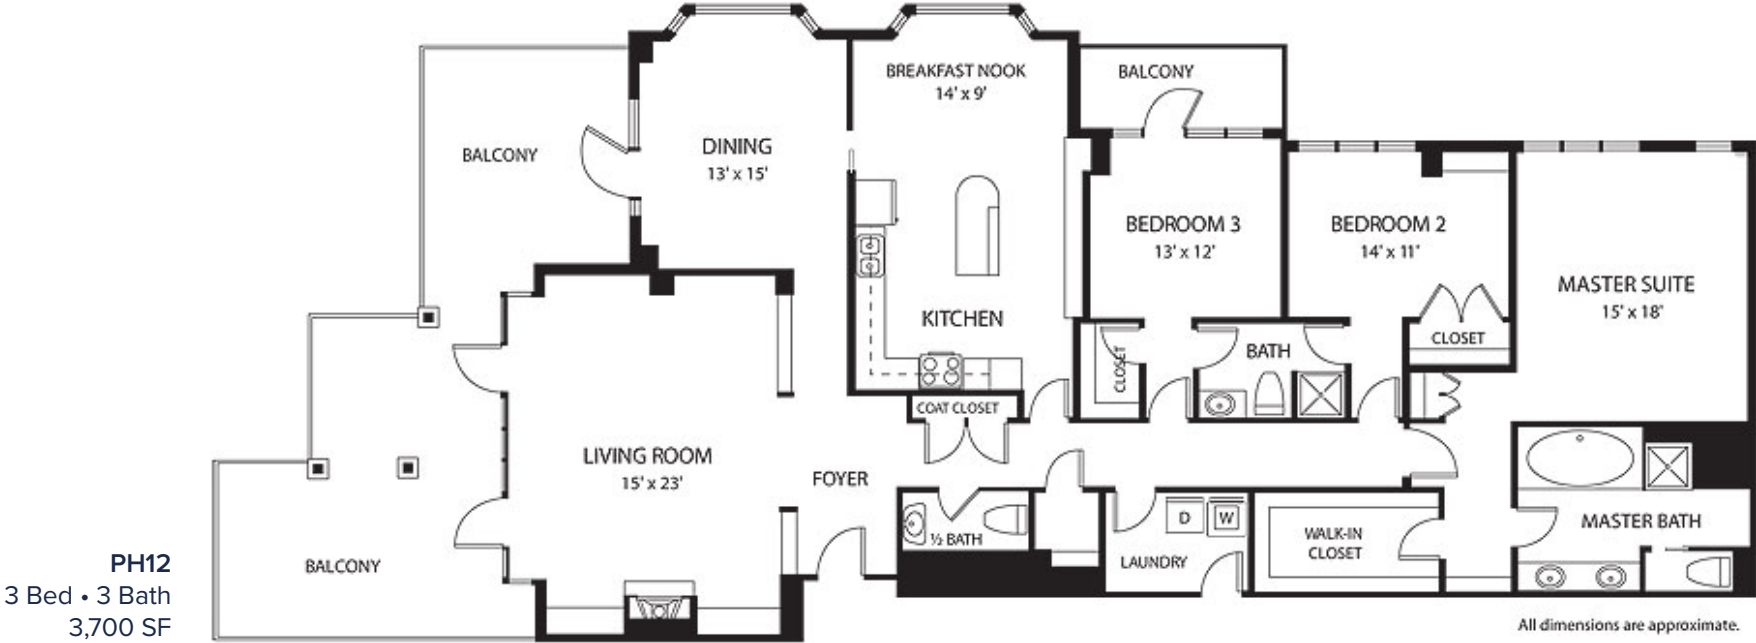

SELECT RESIDENCES