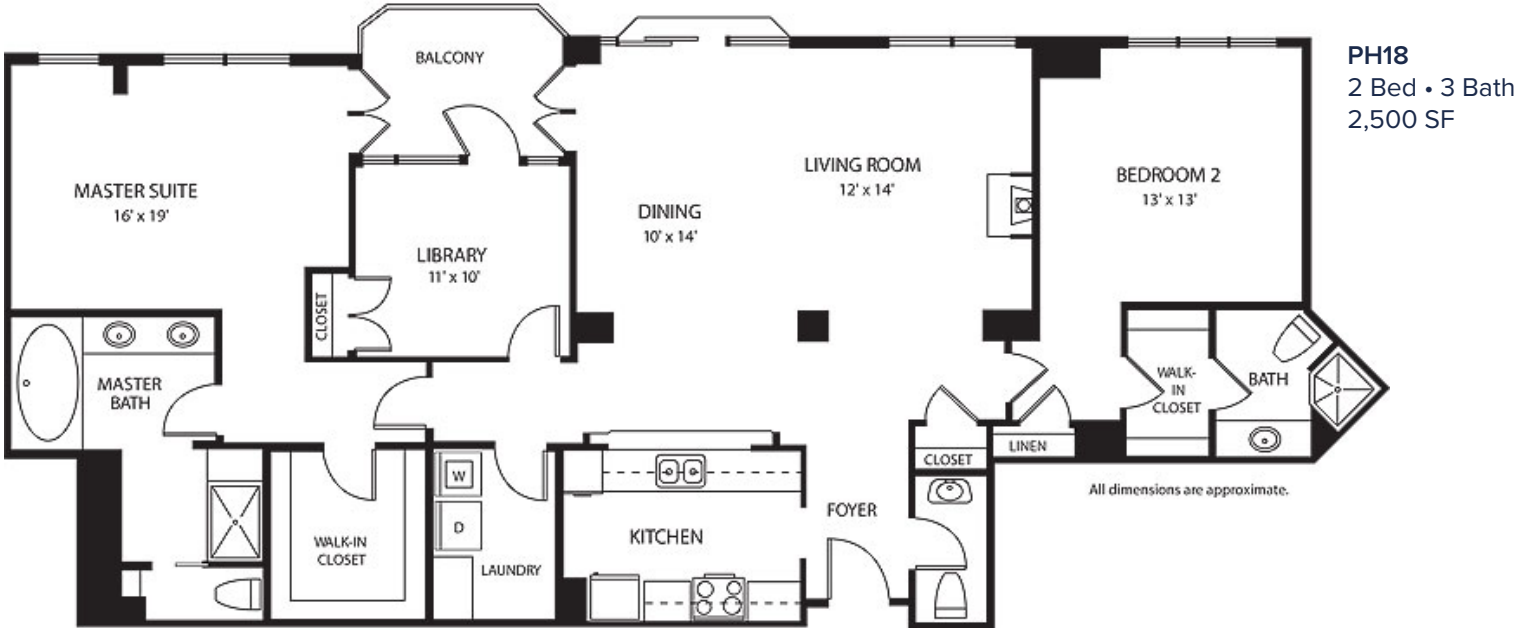

SELECT RESIDENCES